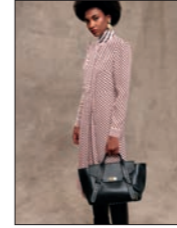

JEWELRY SHOWPIECE
DRESS 5033901 DVERHA P996
PULLOVER 5033890 SKILA P996
BAG 5033180 AB923 A001
SHOES SHOWPIECE