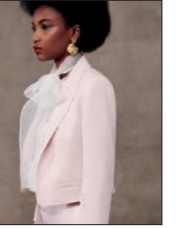

ESCADA

PRE-FALL 2020

TRADITION REVAMP

The new Pre-Fall 2020 collection honors the brand's legacy by merging the past with the present, creating an undeniably modern approach to women's wardrobe. Signature elements that define ESCADA have been embraced, reinterpreted and fine-tuned, creating a collection that aligns innovation with tradition. Houndstooth is modernized, pinstripes are feminized, prints are clashed and silhouettes are redefined. Cashmere is double-faced, cuffs are amplified, stitching is contrasted and colors are intensified. These are pieces that encourage women to make their mark.

JEWELRY SHOWPIECE
DRESS 5033901 DVERHA P996
PULLOVER 5033890 SKILA P996
BAG 5033180 AB923 A001
SHOES SHOWPIECE

JEWELRY SHOWPIECE
TOP 5033659 NHERISSA A001
PANTS 5033539 TIBULA A001

JEWELRY SHOWPIECE
GOWN 5033727 GEHLSA A001
SHOES SHOWPIECE

JEWELRY SHOWPIECE
PULLOVER 5033560 SINEA A101
SKIRT 5033671 RHANU B688
SHOES SHOWPIECE

JEWELRY SHOWPIECE
JACKET 5033624 BOLLI B688
TOP 5033659 NHERISSA A101
PANTS 5033587 TALASS B688

BLOUSE 5033521 NERRES A100
SKIRT 5033547 RHIVIAN A001