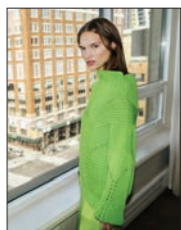

PULLOVER 5033416 SHABAN A365
SKIRT 5033886 RAHSIA A365