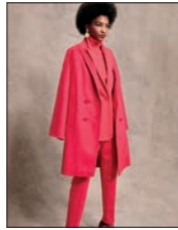

JEWELRY SHOWPIECE
COAT 5033513 MISKITA B652
JACKET 5033639 BRIKENIALI B652
PULLOVER 5033464 STANA B652
PANTS 5033619 TALASS B652
SHOES SHOWPIECE