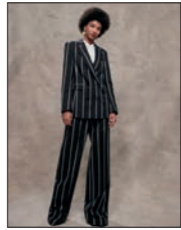

JEWELRY SHOWPIECE
JACKET 5033906 BERRINGS A001
TOP 5033521 NERRES A100
PANTS 5033908 TARISSA A001
SHOES SHOWPIECE